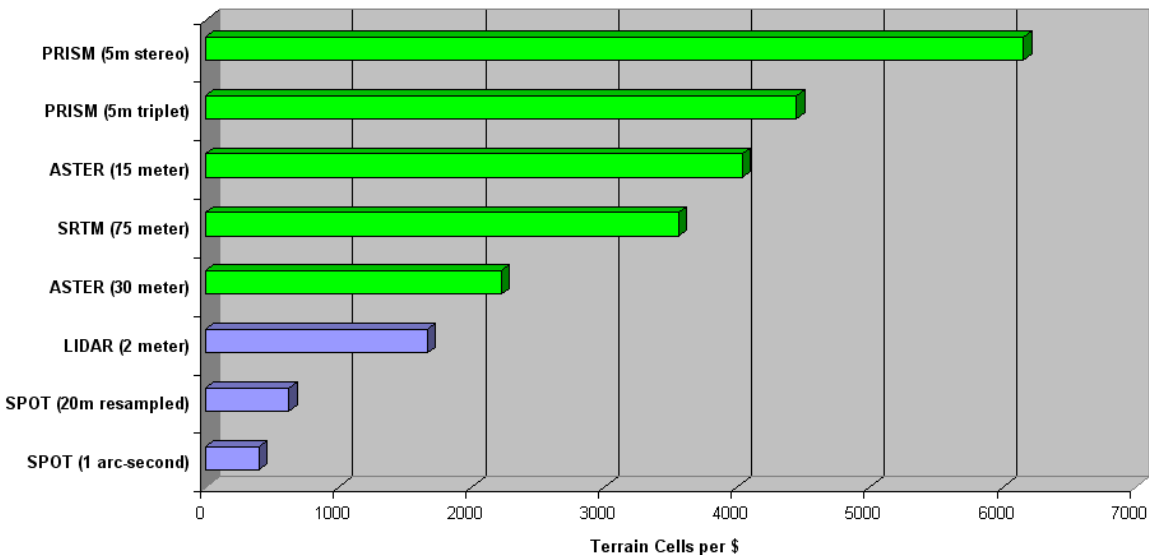

We provide a wide range of high-accuracy, cost-effective elevation data. From 75 meters down to 5 meter resolution, our data offer more information (terrain cells) per dollar than other common elevation data sources (green bars = All Terrain Digital products; blue = others):

ELEVATION DATA

Resolution (meters)	Instrument	Production Method	Pricing (\$/sq km)	Minimum order (\$)	15% discount for orders above (sq km)
5	PRISM	Stereo	\$6.50	\$8,000	10,000
5	PRISM	Triplet	\$9.00	\$11,000	10,000
15	ASTER	2x Stereo	\$1.10	\$4,000	25,000
30	ASTER	Stereo	\$0.50	\$1,800	25,000
30	ASTER	Automatic	\$0.10	\$350	25,000
75	SRTM	Auto (patched)	\$0.05	\$175	100,000
Academic Pricing (PRISM data only; regular prices apply to other data)					
5	PRISM	Stereo	\$5.25	\$6,500	10,000
5	PRISM	Triplet	\$7.00	\$8,500	10,000

SURFACE PRODUCTS (price in addition to elevation data)

Slope, Aspect, Curvature, Ortho Imagery	\$150 each, same resolution & area as elevation
Insolation	\$250 each calculation (specific time period)
Visibility	\$150 first observer; \$50 each additional observer
Drainage	\$200 same area as elevation
3-D Visualization	\$250 per snapshot
3-D Animated Fly-through	from \$500